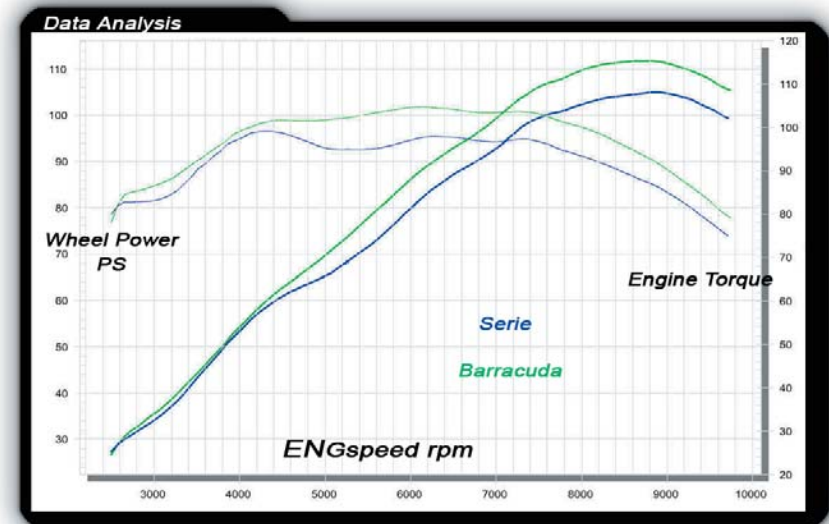

Technical Data	stock	Barracuda	Difference
Weight Measurements	5.7 kg	2.2 kg	3.5 kg
Power Measurements	105 HP / 9000 rpm	112 HP / 9000 rpm	7 HP / 9000 rpm*
Noise Measurements		97db / 4250 rpm