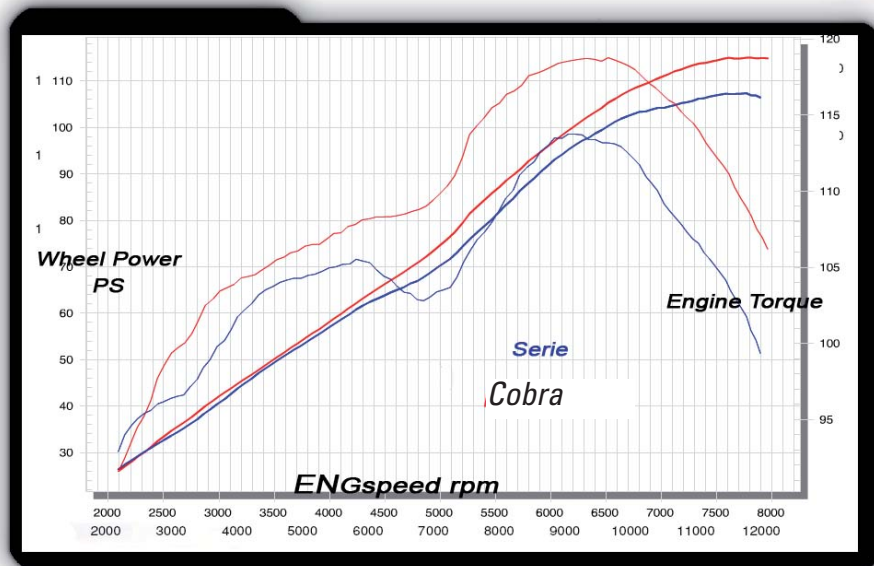

Cobra

Honda CB 1300

Cobra

Honda CB 1300

Nice bikes always get the attention of our R&D department. Therefore this Honda has received two separate Barracuda exhaust systems, SLIP-ON . Here we present the SLIP-ON system, which is intended for customers who do not wish to make any major modifications to the stock exhaust.