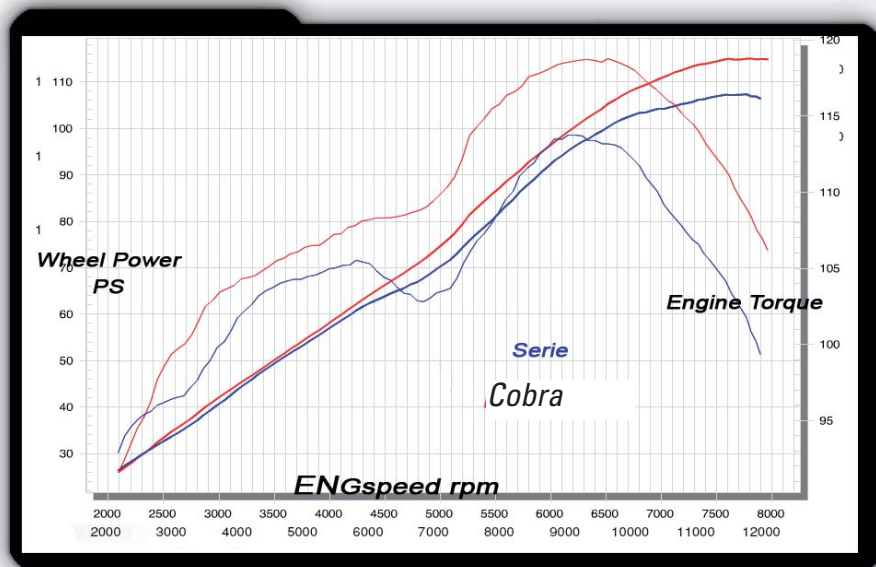

# Cobra

Honda CB 1300

Nice bikes always get the attention of our R&D department. Therefore this Honda has received two separate Barracuda exhaust systems, SLIP-ON. Here we present the SLIP-ON system, which is intended for customers who do not wish to make any major modifications to the stock exhaust.